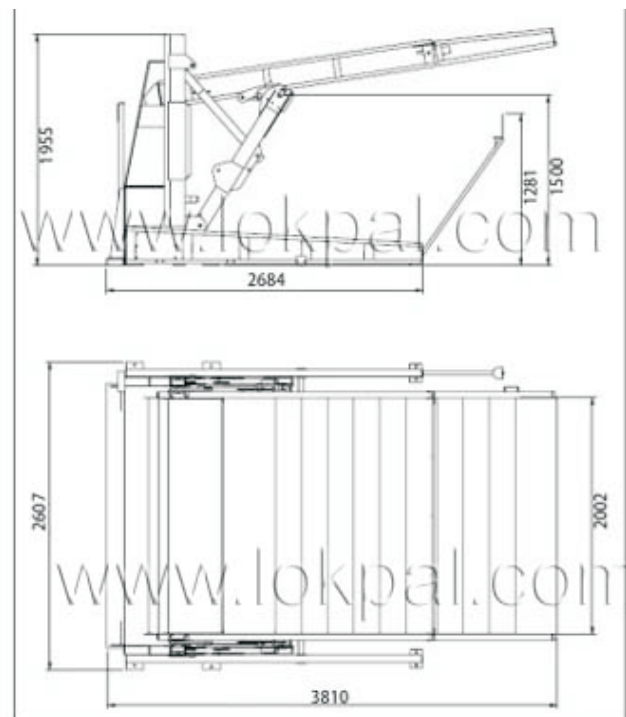

TWO POST PARKING LIFT DEP606

Tilting Deck ensures low car height for use in low head room areas

DEP606 (Tilted Deck)

Features

- Easy operation
- Safe performance
- Convenient parking
- Easy and quick installation
- Used for residential and office buildings

Specifications :

DEP606	
Lifting capacity	2700kgs
Lifting height	1900mm
Max width	2500mm
Overall height	1955mm
Power	2.20v

LOKPAL INDUSTRIES

A-6, Sector-3, Noida-201301, U.P., India | Tel.: +91-120-3065372 / 75