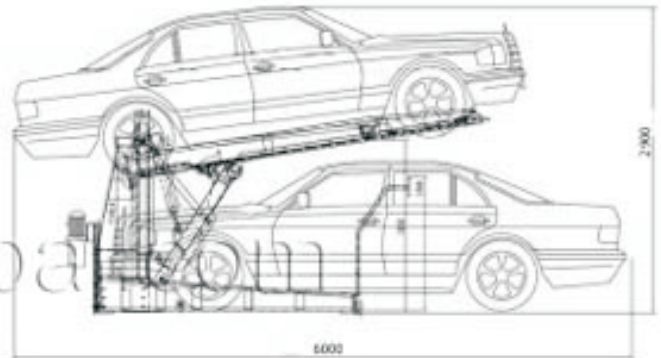

TWO POST PARKING LIFT DEP606

Tilting Deck ensures low car height for use in low head room areas

DEP606 (Tilted Deck)

Features

- Easy operation
- Safe performance
- Convenient parking
- Easy and quick installation
- Used for residential and office buildings

Specifications :

DEP606	
Lifting capacity	2700kgs
Lifting height	1900mm
Max width	2500mm
Overall height	1955mm
Power	2.20v

LOKPAL INDUSTRIES

A-6, Sector-3, Noida-201301, U.P., India | Tel.: +91-120-3065372 / 75