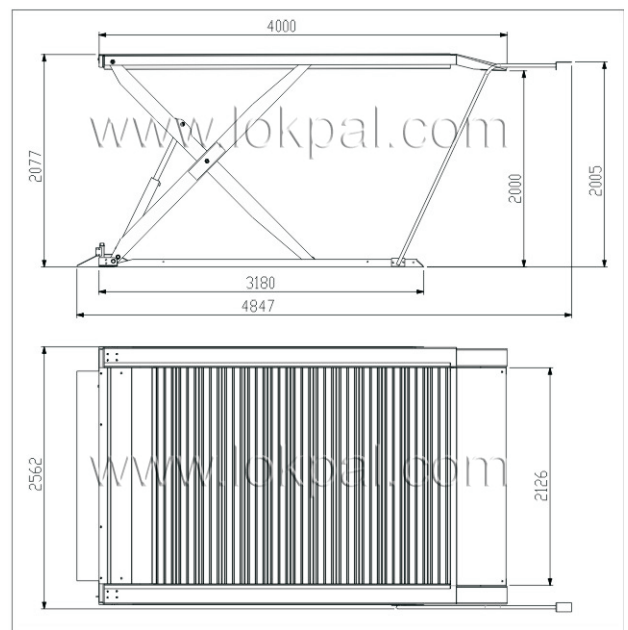

# SCISSOR PARKING LIFT DSPL606

## Specifications :

DTPP606		Features
Lifting capacity	2200kgs	Light weight, easy to move, No obstructions of columns
Lifting height	1950mm	
Lifting Speed	3.5m/min	