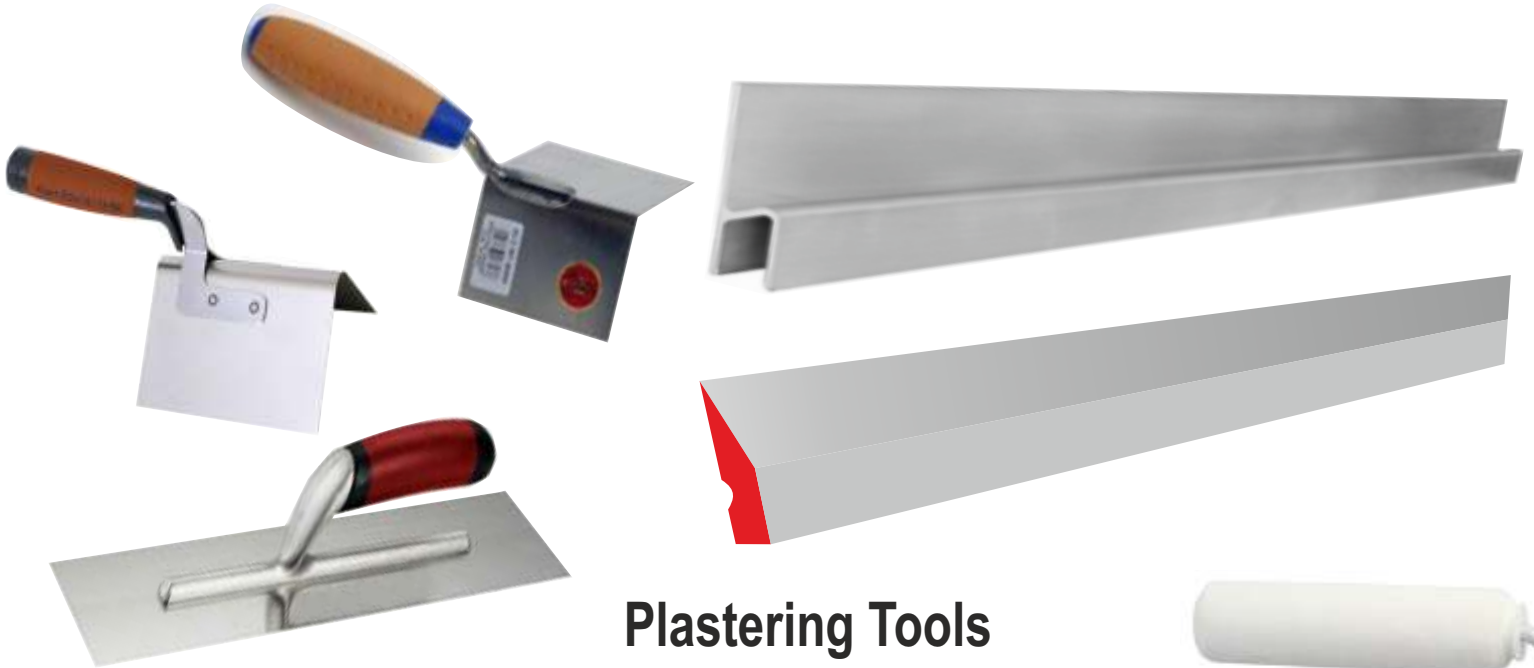

# Painting & Plastering Accessories

**Plastering Tools**

**35 mm**

**25 mm**

Cutter Blade

Heavy Duty Gun

Hopper Gun

Paint Roller

Sander Paper (Velcro)

Hose Pipes

Spray Tip

Tip Guard